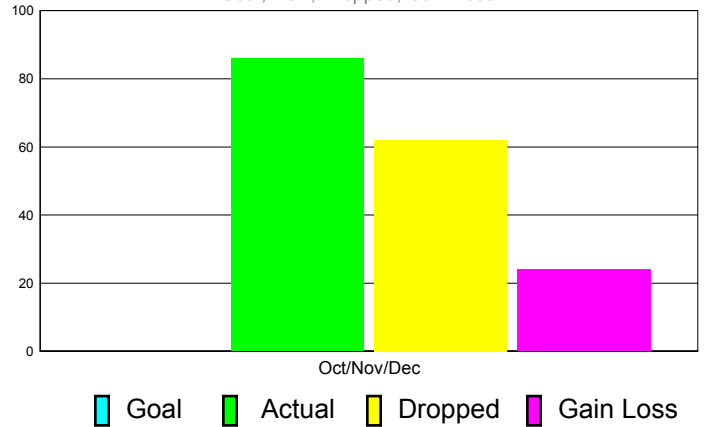

Membership Results 2011-2012

Goal, New, Dropped, Gain/Loss